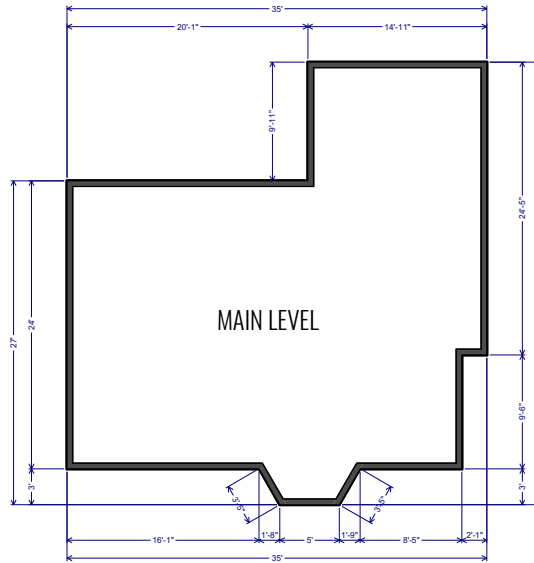

327 HAWKDALE BAY NW

MAIN - 999.55 Sq.ft. / 92.85 m2  
UPPER - 673.15 Sq.ft. / 62.53 m2  
RMS TOTAL - 1672.70 Sq.ft. / 155.39 m2  
BASEMENT - 999.55 Sq.ft. / 92.85 m2  
\*FINISHED TOTAL - 781.55 Sq.ft. / 72.60 m2

DETACHED SINGLE FAMILY

\*RECA RMS MEASUREMENTS ARE TAKEN TO EXTERIOR FOUNDATION

TEAM PENLEY MCNAUGHTON  
RE/MAX REAL ESTATE (CENTRAL)