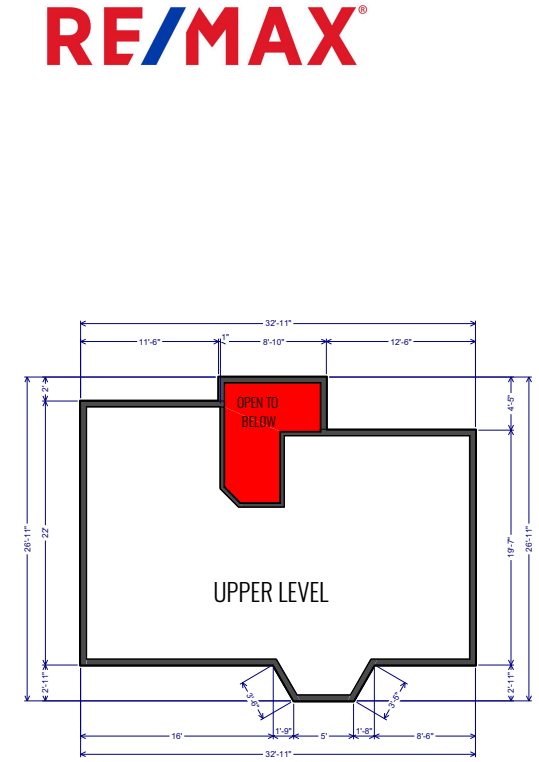

327 HAWKDALE BAY NW

MAIN - 999.55 Sq.ft. / 92.85 m2  
UPPER - 673.15 Sq.ft. / 62.53 m2  
RMS TOTAL - 1672.70 Sq.ft. / 155.39 m2  
BASEMENT - 999.55 Sq.ft. / 92.85 m2  
\*FINISHED TOTAL - 781.55 Sq.ft. / 72.60 m2

DETACHED SINGLE FAMILY

\*RECA RMS MEASUREMENTS ARE TAKEN TO EXTERIOR FOUNDATION

TEAM PENLEY MCNAUGHTON  
RE/MAX REAL ESTATE (CENTRAL)