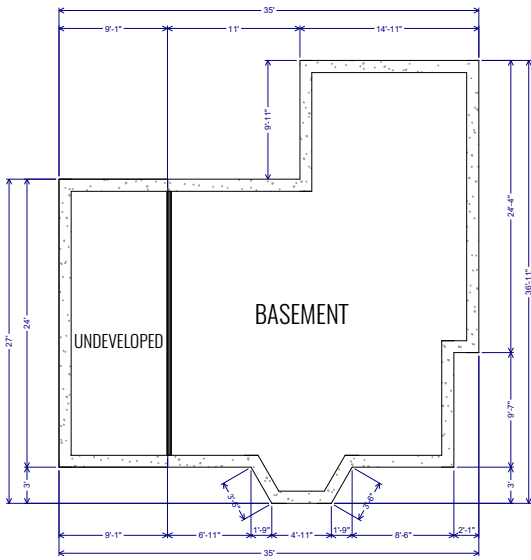

327 HAWKDALE BAY NW

MAIN - 999.55 Sq.ft. / 92.85 m2  
UPPER - 673.15 Sq.ft. / 62.53 m2  
RMS TOTAL - 1672.70 Sq.ft. / 155.39 m2  
BASEMENT - 999.55 Sq.ft. / 92.85 m2  
\*FINISHED TOTAL - 781.55 Sq.ft. / 72.60 m2

DETACHED SINGLE FAMILY

\*RECA RMS MEASUREMENTS ARE TAKEN TO EXTERIOR FOUNDATION

TEAM PENLEY MCNAUGHTON  
RE/MAX REAL ESTATE (CENTRAL)